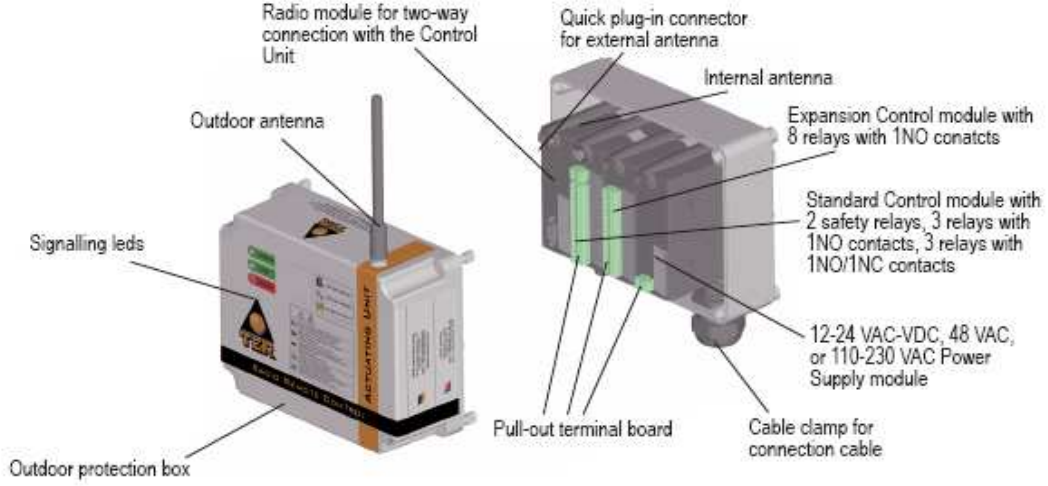

İMAJ TEKNİK
ELEKTRİK ELEKTRONİK MALZ. SAN. VE TİC. LTD. ŞTİ

ACTUATING UNIT

For outdoor use

ACTUATING UNIT

Technical specifications

Operational temperature	-25°C / +70°C
Degree of protection	IP 55
Antenna	Internal (outdoor, optional)
Range	200 m max.
Relays	250 Vac / 10A
Safety category	3 (EN 954-1), 4 (EN 954-1 stop function)
Markings and conformity	CE
	89/336/CE, 1999/5/CE, 2006/95/CE

Overall dimensions

Caratteristiche del prodotto

- Up to 8 Expansion Control modules can be put together adding up to 62 relays.
- Outdoor antenna (standard).
- External transformer (optional)
- Matching of the Control Unit actuators via software.